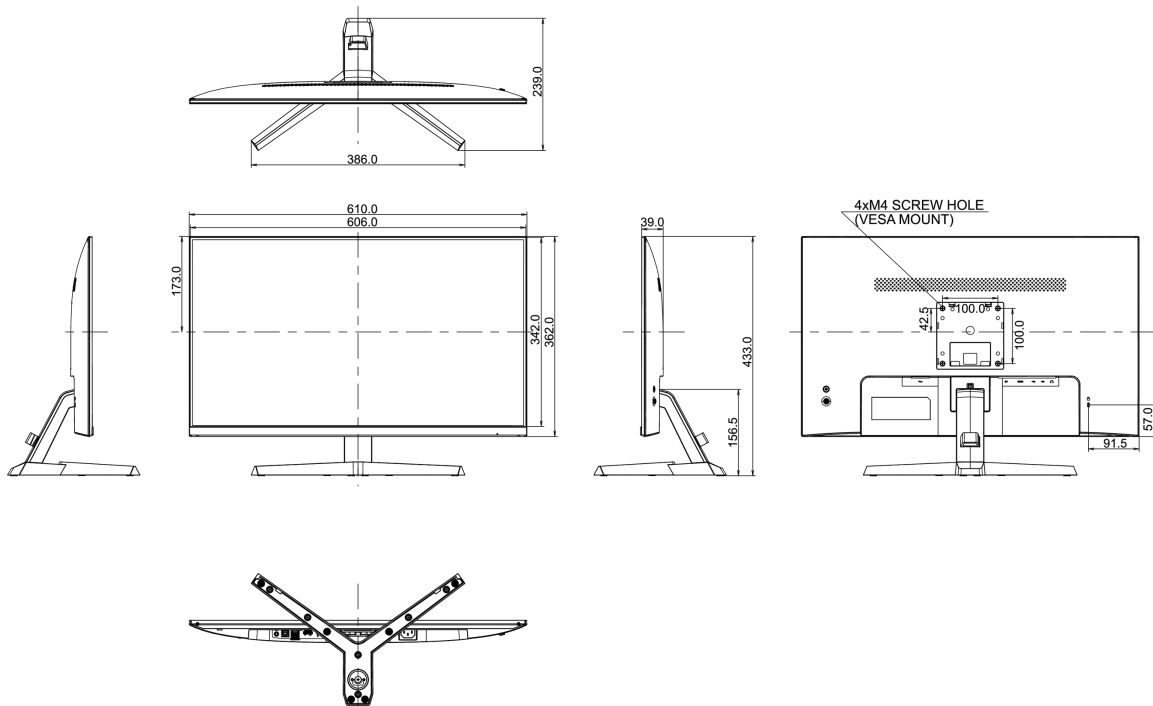

## 04 MECHANICAL

Display position adjustments	tilt
Tilt angle	22° up; 4° down
VESA mounting	100 x 100mm
Cable management system	yes

## 08 DIMENSIONS / WEIGHT

Product dimensions W x H x D	610 x 433 x 239mm
Box dimensions W x H x D	692 x 452 x 147mm
Weight (without box)	4.5kg
Weight (with box)	6.1kg
EAN code	4948570117963

All trademarks and registered trademarks acknowledged. E & O E. Specification subject to change without notice. All LCD's comply with ISO-9241-307:2008 in connection with pixel defects.